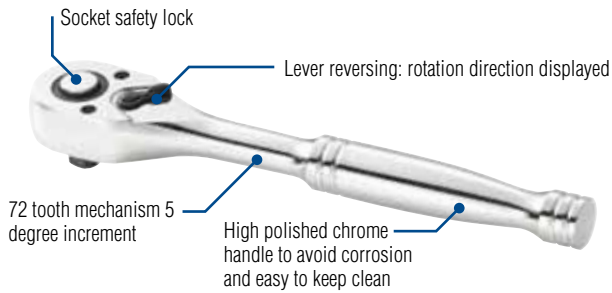

LIST: £28.84
OFFER PRICE £18.80
SAVE 35%

Retractable worktop edges designed to prevent small objects from falling but will allow large objects to be placed on a flat surface without damage

Integrated comfort grip handle allows user to easily maneuver roll cab around workshop

- For more details visit catalogue.facom.com/uk-en

LIST: £1,978.00
OFFER PRICE £1,391.93
SAVE 30%

ROLL.CR4M3
ROLL 4 DRAWER MOBILE TOOLBOX - 3 MODULE - RED

- For more details visit catalogue.facom.com/uk-en

LIST: £513.97
OFFER PRICE £361.68
SAVE 30%

EXPERT PEAR HEAD RATCHETS

E030508

1/4" DRIVE 5-1/2" PEAR HEAD RATCHET

LIST: £31.60
OFFER PRICE **£15.87**

SAVE OVER 45%

E031612

3/8" DRIVE 8" PEAR HEAD RATCHET