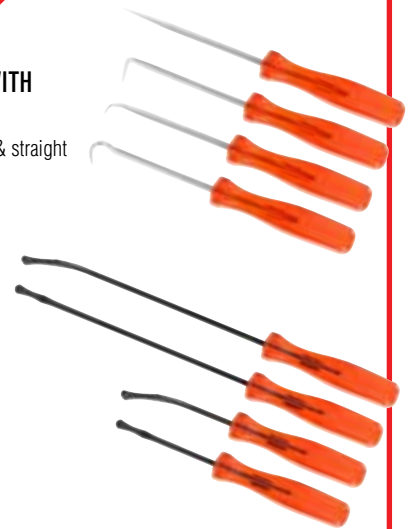

AR.SPJ4
4 PIECE PRECISION LEVER SET WITH ISORYL HANDLE (BOXED)

- Includes: Short curved, Short straight, Long curved, Long straight

LIST: £28.84
OFFER PRICE £18.80
SAVE 35%