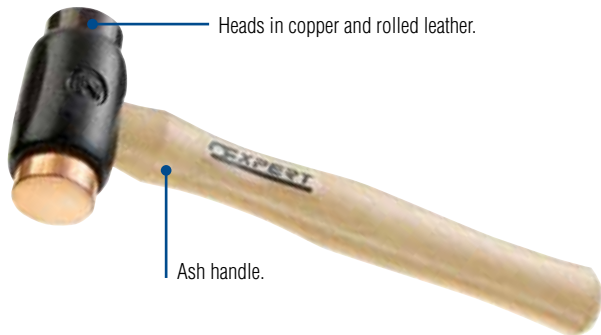

E032900

1/2" DRIVE 22 PIECE SOCKET AND RATCHET SET IN CASE (8-32MM)

- For more details please see page 77 in our Expert by Facom 2018 Catalogue

LIST: £147.57
OFFER PRICE **£81.30**

SAVE 45%

COPPER RAWHIDE HAMMERS