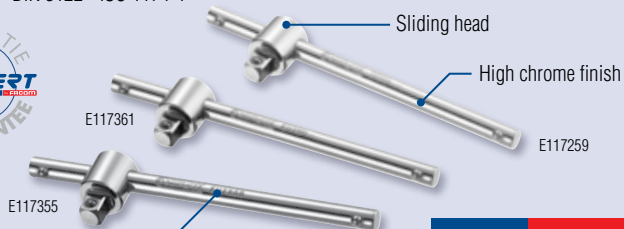

LIST: £20.00
OFFER PRICE £10.05
HALF PRICE!

ISO 3315 - DIN 3122 - ISO 1174-1

Chrome vanadium steel

Sliding head
 High chrome finish

		List Price	OFFER PRICE
E117355	1/4" DRIVE SLIDING T-HANDLE	£6.21	£3.12
E117361	3/8" DRIVE 170MM SLIDING T-HANDLE	£8.31	£4.15
E117259	1/2" DRIVE 240MM SLIDING T-HANDLE	£14.49	£7.23