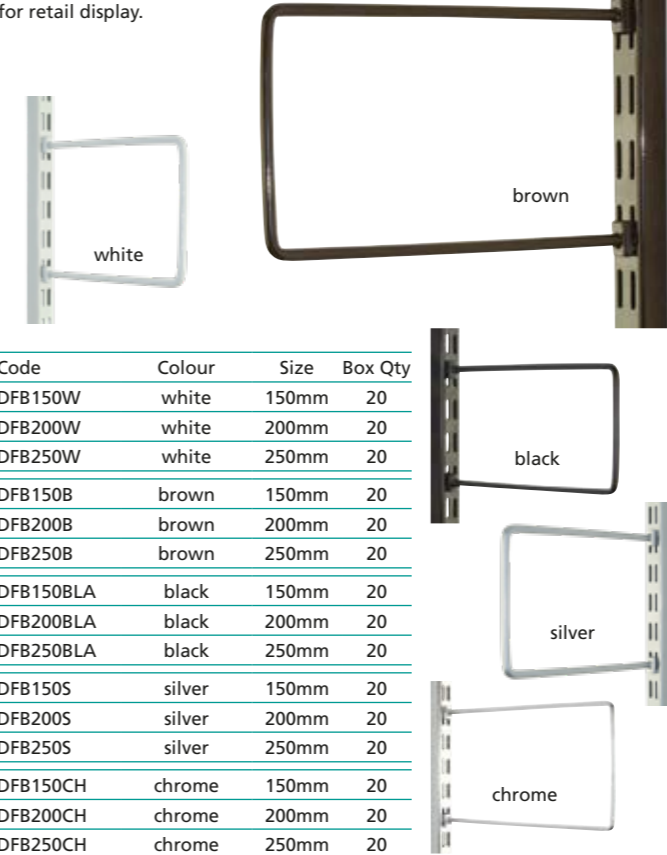

SAPPHIRE HEAVY DUTY TWIN SLOT BRACKETS - SPUR COMPATIBLE

Heavy duty support to take heavy loads for commercial applications

Code	Colour	Size	Box Qty
SDHB370BC	white	370mm	6
SDHB470BC	white	470mm	6
SDHB610BC	white	610mm	6

SAPPHIRE TWIN SLOT FLEXIBLE BOOKENDS

This product is blister packed for retail display.

Code	Colour	Size	Box Qty
DFB150W	white	150mm	20
DFB200W	white	200mm	20
DFB250W	white	250mm	20
DFB150B	brown	150mm	20
DFB200B	brown	200mm	20
DFB250B	brown	250mm	20
DFB150BLA	black	150mm	20
DFB200BLA	black	200mm	20
DFB250BLA	black	250mm	20
DFB150S	silver	150mm	20
DFB200S	silver	200mm	20
DFB250S	silver	250mm	20
DFB150CH	chrome	150mm	20
DFB200CH	chrome	200mm	20
DFB250CH	chrome	250mm	20