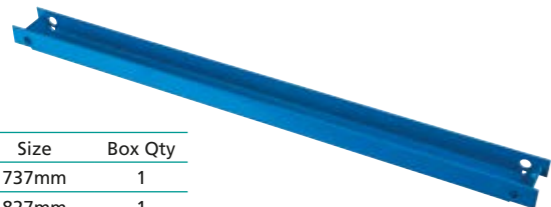

SAPPHIRE LONGSPAN HEAVY DUTY DIAGONAL BRACE