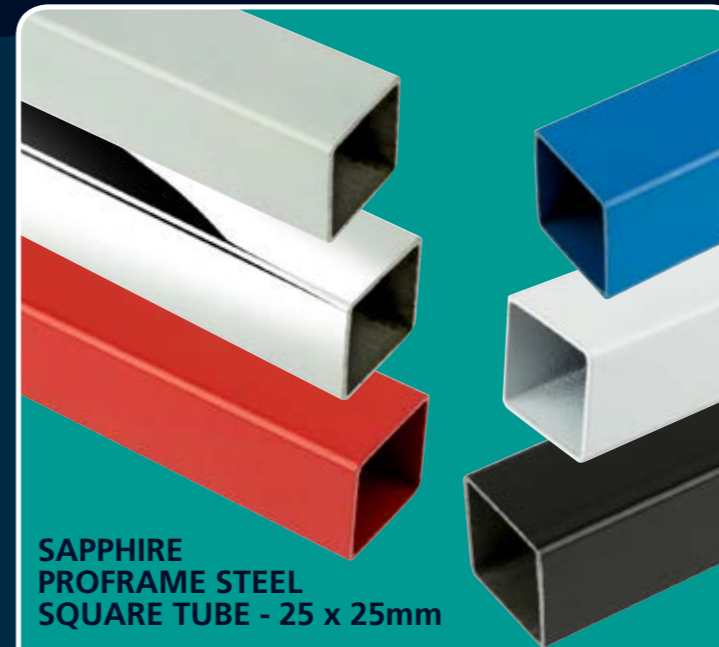

SAPPHIRE PROFRAME STEEL SQUARE TUBE - 25 x 25mm

Epoxy coated steel

Code	Colour	Size	Box Qty
TZ3TBLU	blue (RAL5015)	3000mm	8
TZ3TCH	chrome	3000mm	8
TZ3TG	grey (RAL7035)	3000mm	8
TZ3TR	red (RAL3020)	3000mm	8
TZ3TW	white (RAL9003)	3000mm	8
TZ3TB	black	3000mm	8