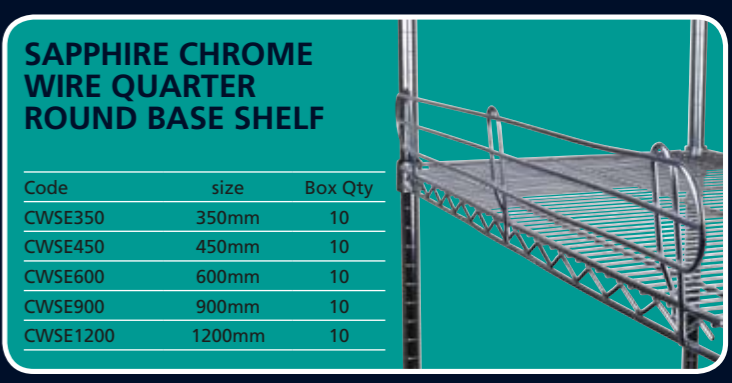

SAPPHIRE CHROME WIRE QUARTER ROUND BASE SHELF

Code	size	Box Qty
CWSE350	350mm	10
CWSE450	450mm	10
CWSE600	600mm	10
CWSE900	900mm	10
CWSE1200	1200mm	10