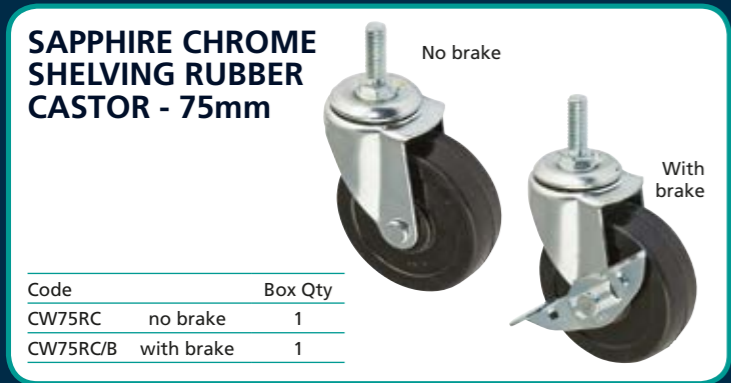

SAPPHIRE CHROME SHELVING RUBBER CASTOR - 75mm

Code	Box Qty
CW75RC	no brake 1
CW75RC/B	with brake 1