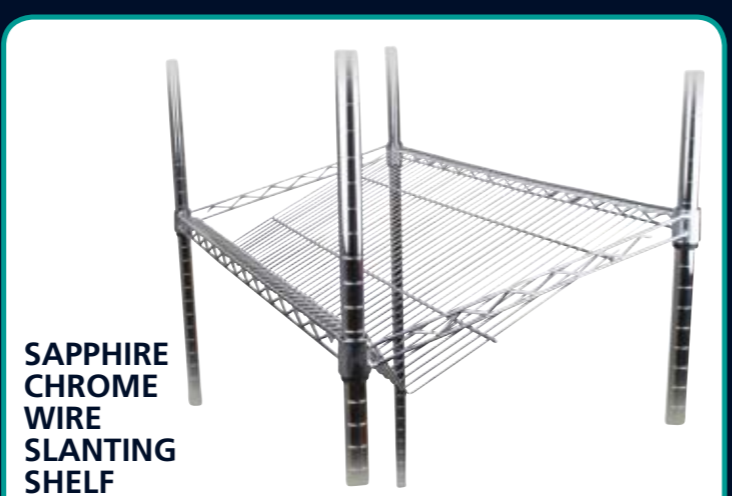

SAPPHIRE CHROME WIRE SLANTING SHELF

Code	Size	Box Qty
CWSS9035	350 x 900mm	4
CWSS9045	450 x 900mm	4
CWSS1245	350 x 1200mm	4
CWSS1260	450 x 1200mm	4