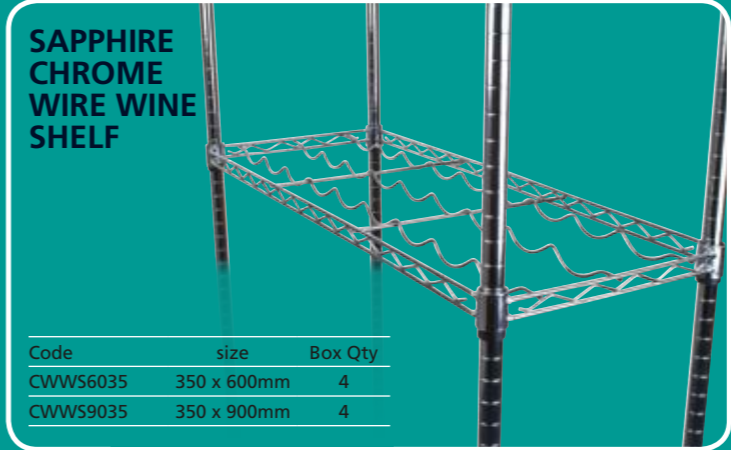

SAPPHIRE CHROME WIRE WINE SHELF

Code	size	Box Qty
CWWS6035	350 x 600mm	4
CWWS9035	350 x 900mm	4