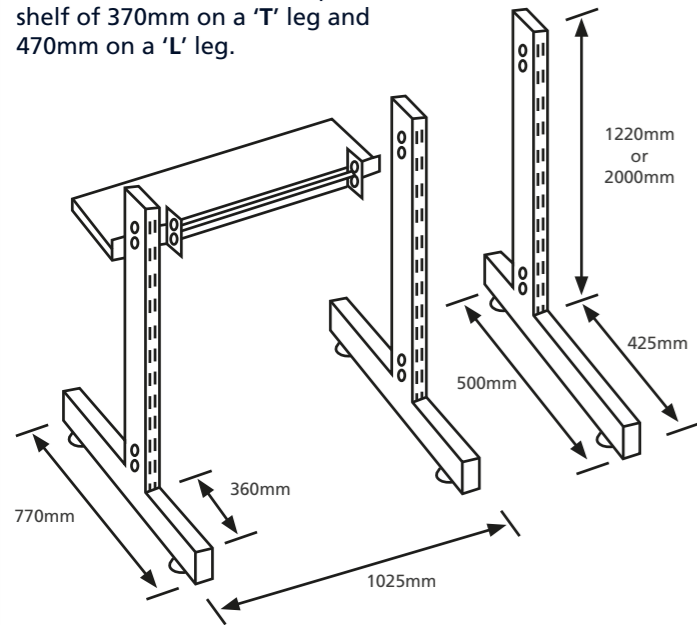

Code	Size	Box Qty
SAFP	M8	50

SAPPHIRE SLOTTED ANGLE PLASTIC FOOT

Code	Box Qty
SAPF	1

SAPPHIRE TWINSLOT GONDOLA SYSTEM

Using the 25mm x 50mm rectangular tube

If using Sapphire™ Steel Shelves we recommend a minimum depth base shelf of 370mm on a 'T' leg and 470mm on a 'L' leg.