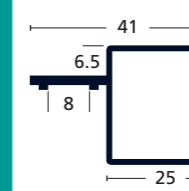

SAPPHIRE PROFRAME ALUMINIUM SINGLE FIN ON 1 FACE SQUARE TUBE 25 x 25mm

Self coloured aluminium