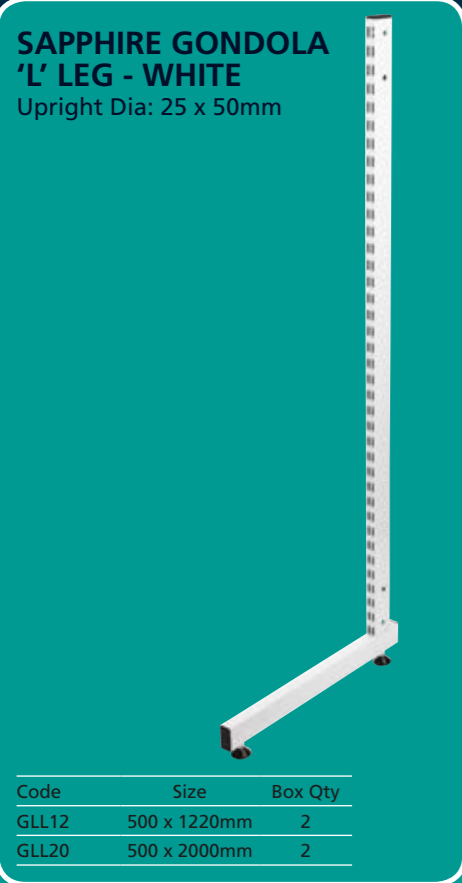

SAPPHIRE GONDOLA 'L' LEG - WHITE

Upright Dia: 25 x 50mm

Code	Size	Box Qty
GLL12	500 x 1220mm	2
GLL20	500 x 2000mm	2