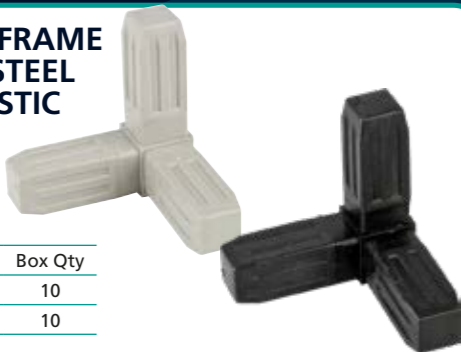

Code	Box Qty
TZCCL	12
TZSCL	12

**SAPPHIRE PROFRAME
HEAVY DUTY STEEL
CORE ABS PLASTIC
CONNECTORS
3 WAY JOINT**