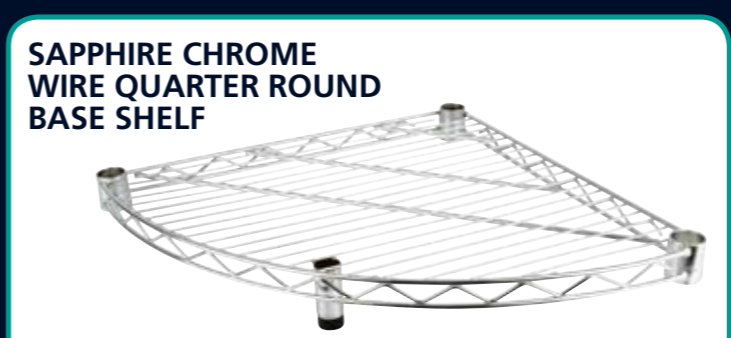

SAPPHIRE CHROME WIRE QUARTER ROUND BASE SHELF

Code	size	Box Qty
CWQRBS3535	350 x 350mm	4
CWQRBS4545	450 x 450mm	4