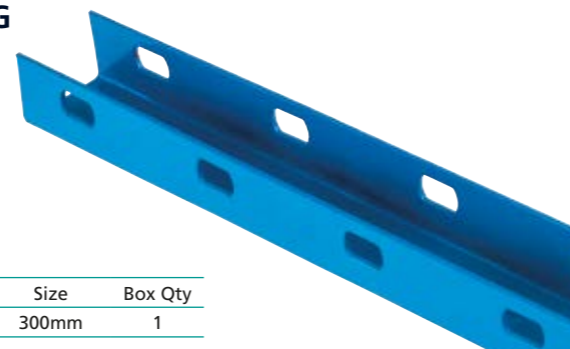

SAPPHIRE LONGSPAN HEAVY DUTY FRAME JOINING SPLICE

Code	Size	Box Qty
CHLJS	300mm	1