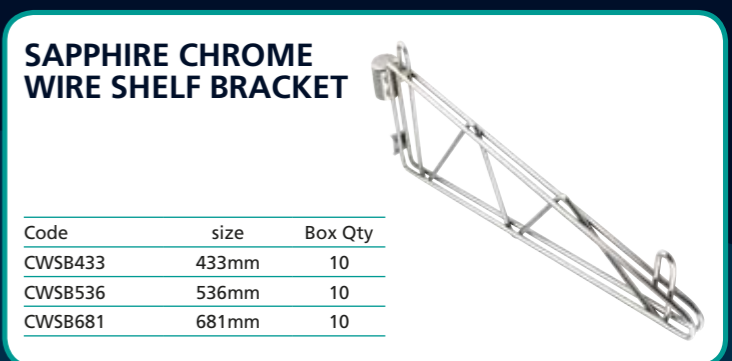

SAPPHIRE CHROME SHELVING WIRE GARMENT RAIL

c/w brackets

Code	Box Qty
CWGR	1

SAPPHIRE CHROME WIRE QUARTER ROUND SHELF

Code	size	Box Qty
CWQRS3535	350 x 350mm	4
CWQRS4545	450 x 450mm	4

SAPPHIRE CHROME WIRE SHELF BRACKET